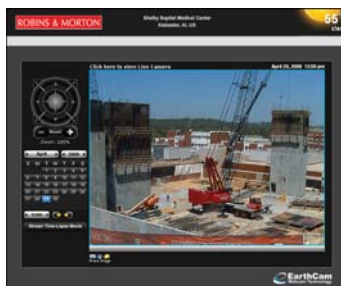

Shelby Baptist Medical Center, FL