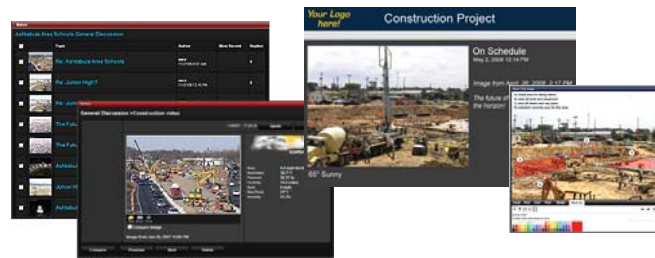

Project Management & Automated Progress Reports

Record and share project notes, photos, videos and documents

- **PowerPoint and PDF Progress Reports**
  Quickly share progress reports for presentations
- **Video Notes and Hosting Service**
  Add videos and pictures to your progress reports
- **Image Comparison and Mark-Up Tools**
  Share jobsite observations on captured images