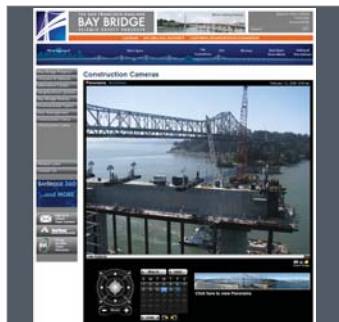

- The best 8 MP fixed position camera
- Streaming video preview
- Large HD images: 3,264 x 2,448
- Heavy-duty enclosure with wiper

MegapixelCam Robotic

- Critical documentation of large-area projects
- Streaming video preview with multiple presets
- The best HD archives: 29,376 x 2,448
- Robotic enclosure with wiper

Public Relations Promotion

Caltrans, Bay Bridge

NJ DOT, Construction Cameras

Maine DOT, Waldo-Hancock Bridge

British Columbia, Kicking Horse

EarthCam is the recognized leader in providing webcam technology to government agencies since 1996. The company currently delivers hundreds of millions of images to more than 28 state DOT's, local municipalities and law enforcement agencies. EarthCam provides complete infrastructure services to install, manage, and maintain live streaming video and superior megapixel camera systems.